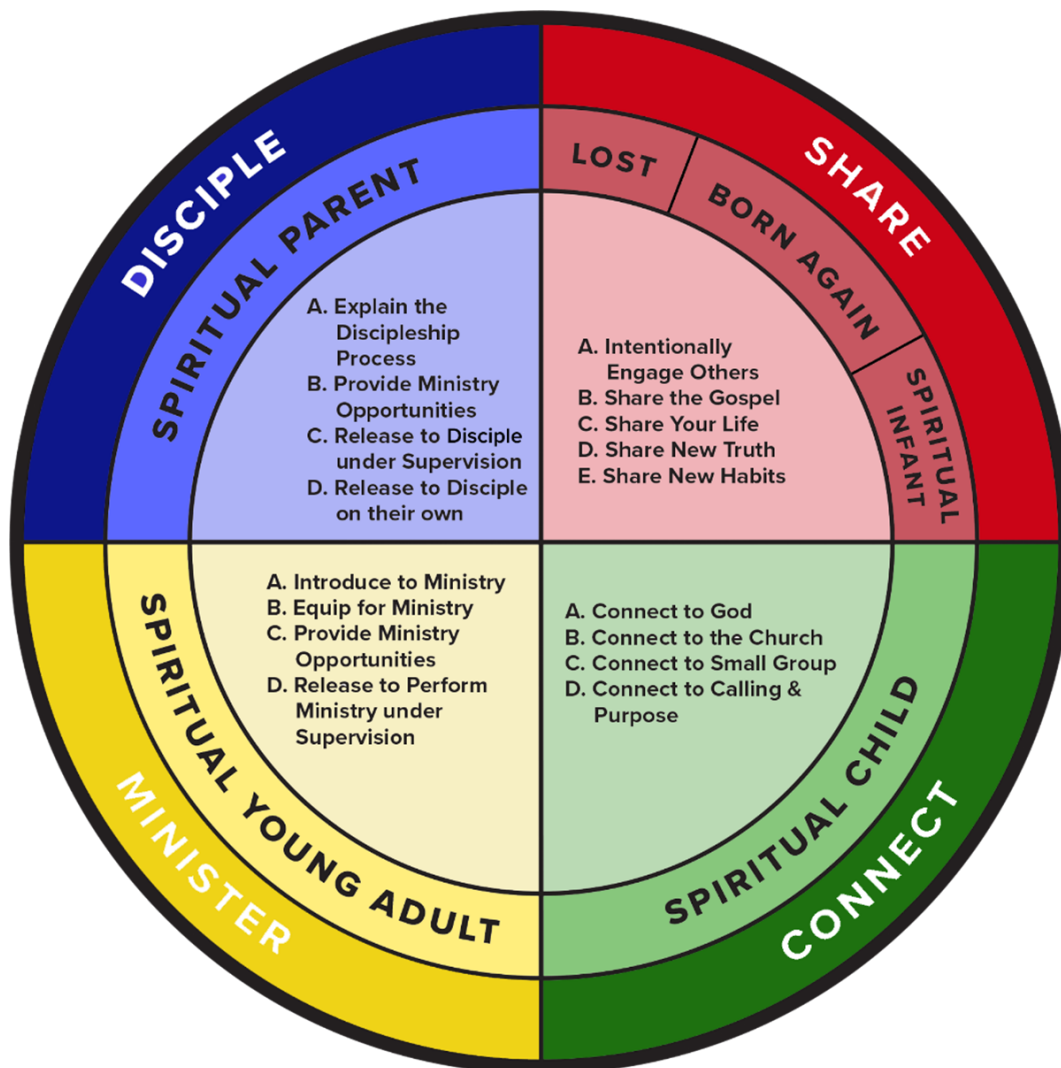

What is a Disciple?

A disciple is a follower of Jesus Christ.

What is Discipleship?

Discipleship is described in the Bible as the process of *Sanctification* and is the ordained, supernatural process of spiritual formation that leads to Christ-likeness.